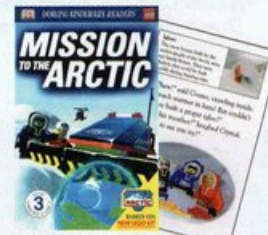

#B5459 Mission to the Arctic
 Level 3 - Reading Alone

#B5458 Race for Survival
 Level 4 - Proficient Readers

Complete Set

I. Build your own LEGO watch!

You'll be recognized as a true LEGO fan with this colorful watch! Mix and match 24 links in 4 different colors to create your very own design. Add an extra red bezel to the face for even more color! Features include night glow face, and water resistant to 100 ft. Ages 5+.
 #7368 Time Cruiser Jr. \$19.99